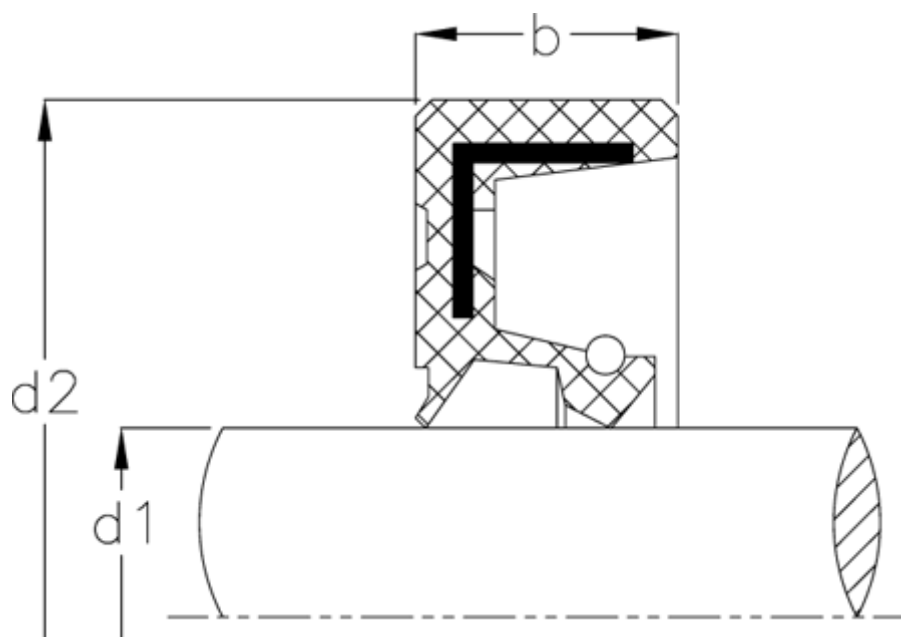

Article number: 170210501250130000

Description: KLEE Rotary shaft seal WAS 105125/13  
NBR nitrile rubber, with seal lip

## Measures

---

b	= 13
d1	= 105
d2	= 125
Material	= NBR